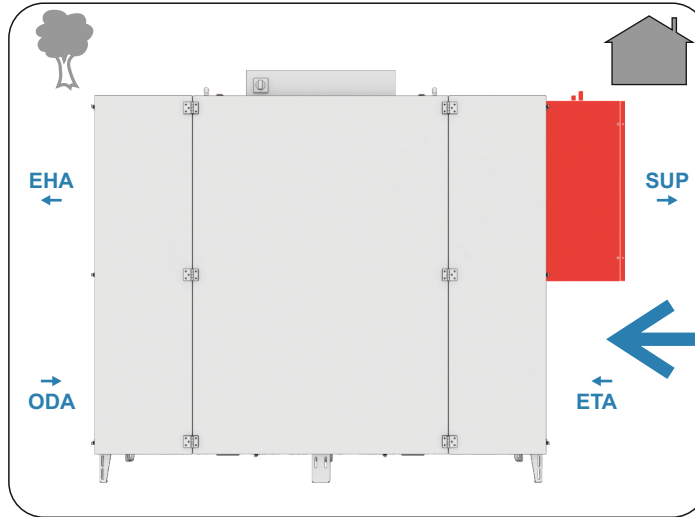

12x I

2x J

4x K

1x L

10-800059

6x20

6x50

5x10

6x80

1700 – 90001852 - Water Cooler - Underceiling (DUPLExbase PS 1700)
 90001915 - Water Cooler - Underceiling (DUPLExbase PS 1700)
 90001869 - DX Coil - Hor. (DUPLExbase PS 1700)
 90001997 - DX Coil - Underceiling (DUPLExbase PS 1700)