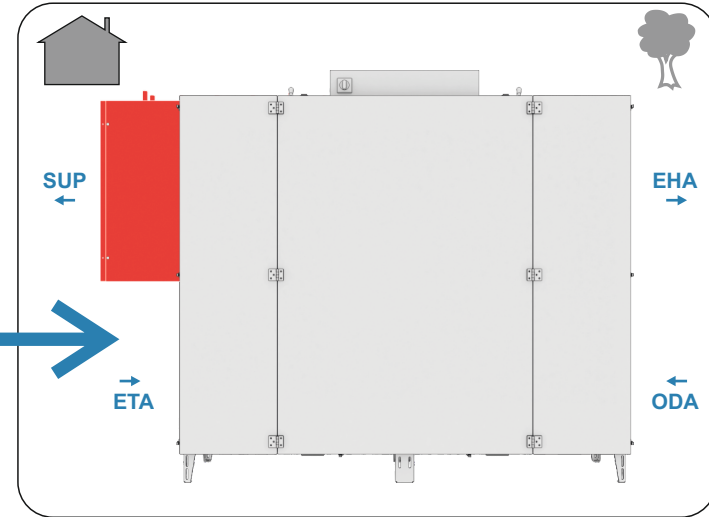

6x80

1700 – 90001852 - Water Cooler - Underceiling (DUPLExbase PS 1700)
 90001915 - Water Cooler - Underceiling (DUPLExbase PS 1700)
 90001869 - DX Coil - Hor. (DUPLExbase PS 1700)
 90001997 - DX Coil - Underceiling (DUPLExbase PS 1700)